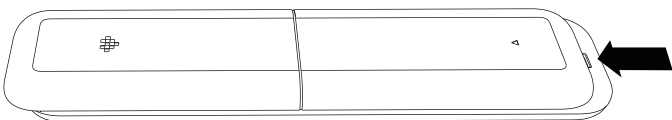

Connection

Automatic connectivity via Infrared when in range, no pairing needed

- Compatible with Xbox Series X|S、Xbox One、Xbox One S|X
- Please aim directly at your Xbox for the best control and ensure there is no obstruction between the media remote and the console when using

Battery

- 1
- AAA Battery x 2

- 2
- Slide the battery compartment cover upward to open it

- 3
- Insert into the battery case

- Do not mix old and new batteries
- Low battery- Backlight stops lighting up, please change the battery