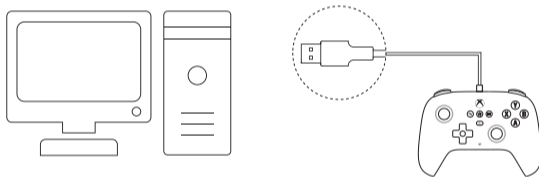

Light Effects

• Press the **Star button** to cycle through the light effects: **Light-tracing Mode** > **Fire Ring Mode** > **Rainbow Ring Mode** > **Off**.