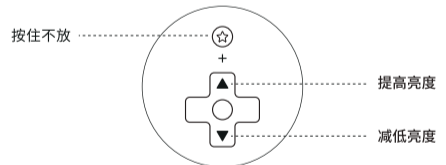

Brightness Control

• Applicable only in **Light-tracing mode** and **Rainbow Ring mode**.
Press and hold the **Star button** + **D-Pad up/down** to adjust the brightness.

Color Options

Press and hold the **Star button** + **D-Pad left/right** to change the lighting color.

Speed Control

• Applicable only in **Fire Ring mode**.
Press and hold the **Star button** + **D-Pad up/down** to adjust the Fire Ring speed.

Safety Warnings

- Please always use batteries, chargers, and accessories provided by the manufacturer.
- The manufacturer is not liable for any safety issues arising from the use of non-manufacturer-approved accessories.
- Do not attempt to disassemble, modify, or repair the device yourself. Unauthorized actions may result in serious injury.
- Avoid crushing, disassembling, puncturing, or attempting to modify the device or its battery, as these actions can be dangerous.
- Any unauthorized changes or modifications to the device will void the manufacturer's warranty.

亮度

* 仅 **追光效果**、**彩虹环效果** 可调节亮度。
按住 **星号键** + **方向键上/下** 可提高/降低灯光亮度。

颜色

按住 **星号键** + **方向键左/右** 可更改灯光颜色。

速度

* 仅 **风火轮效果** 可调节速度。
按住 **星号键** + **方向键上/下** 可提高/降低速度。

安全警示

- 请使用制造商的电池、充电器、配件。
- 在用户使用第三方的配件时, 制造商不能对用户的安全负责。
- 请勿自行拆卸、改装或修理设备。
- 请勿挤压、拆解或尝试改装设备及电池。
- 对设备的任意变动或改装, 将导致制造商对设备不予保修。