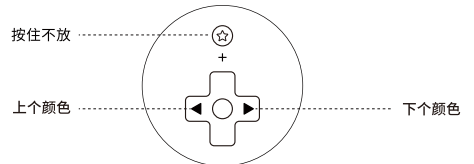

速度

* 仅 **风火轮效果** 可调节速度。
按住 **星号键** + **方向键上/下** 可提高/降低速度。