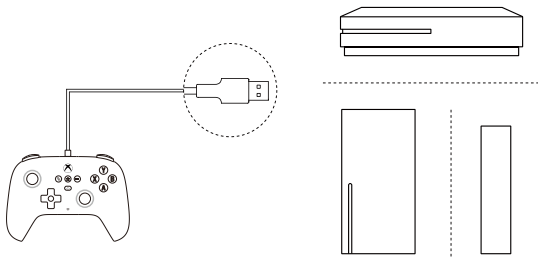

**Xbox Series/Xbox One console**

• The latest system version of the Xbox console is required.  
Connect the controller to your Xbox console via a USB cable, press the **Xbox button** to turn on the controller, the **LED indicator** will stay solid when the connection is successful.