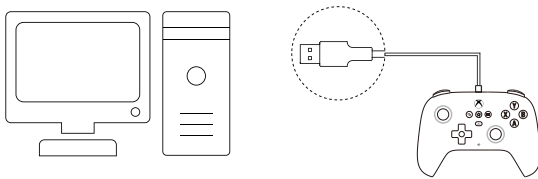

**Xbox Series/Xbox One console**

• The latest system version of the Xbox console is required.  
Connect the controller to your Xbox console via a USB cable, press the **Xbox button** to turn on the controller, the **LED indicator** will stay solid when the connection is successful.

**Windows 10 / Windows 11**

• Windows 10(1903) or above is required.  
Connect the controller to your Windows device via a USB cable, press the **Xbox button** to turn on the controller, the **LED indicator** will stay solid when the connection is successful.

**Light Effects**

• Press the **Star button** to cycle through the light effects: **Light-tracing Mode** > **Fire Ring Mode** > **Rainbow Ring Mode** > **Off**.

**Xbox Series 系列 / Xbox One 系列主机**

\* 要求 Xbox 主机系统已更新到最新版本。  
将手柄连接到 Xbox 主机的 USB 端口, 按下 **Xbox 键** 启用手柄, **状态指示灯** 常亮即可使用。