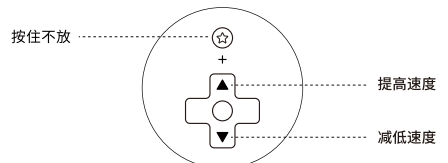

Support

• Please visit support.8bitdo.com for further information & additional support.

技术支持

* 请访问 support.8bitdo.cn 了解详细信息。