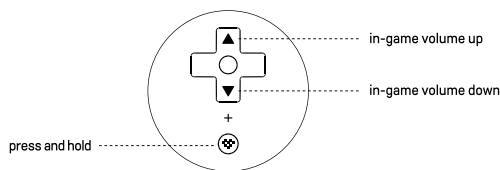

- 将手柄连接至 Xbox 主机的 USB 端口, 状态指示灯常亮即可使用

Windows 10 设备

- 将手柄连接至 Windows 10 设备的 USB 端口, 状态指示灯常亮即可使用

- 低于 Windows 10 版本的设备不支持

button swap

- press and hold any two of A/B/X/Y/LB/RB/LSB/RSB buttons you would like to swap
  - press the star button to swap them, profile LED blinks to indicate the success of the action
  - press and hold any of the two buttons which have been swapped and press the star button to cancel it
- button mapping goes back to its default mode when controller is turned off
  - please visit support.8bitdo.com for further information and assistance

快速按键映射

- 按住 A、B、X、Y、左肩键、右肩键、左摇杆按键、右摇杆按键任意两个按键, 并按下 [星号键] 即可快速交换按键功能。
  - 按住任意切换过的按键, 再按下 [星号键] 可恢复默认功能。
  - 设置过切换的按键, 按下时配置指示灯会闪烁。
- 交换按键不会保存, 关机重启后恢复默认。

volume control

1

- Press and hold profile + up/down to turn up/down in-game volume

2

- Press and hold profile + left/right to adjust the balance between voice chat and game volume

声音调节

1

- 按住配置键 + 十字键上、下可提高、降低主音量

2

- 按住配置键 + 十字键左、右可调节语音、游戏之间的音量平衡

Ultimate Software