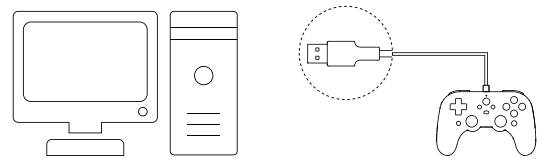

- Connect the controller to your Windows device via its USB cable. Status LED is on when the controller is successfully connected

- Required system: Windows 10 or above

连接

Xbox One / Xbox Series X / Xbox Series S 主机

- 将手柄连接至 Xbox 主机的 USB 端口, 状态指示灯常亮即可使用

Windows 10 设备

- 将手柄连接至 Windows 10 设备的 USB 端口, 状态指示灯常亮即可使用

- 低于 Windows 10 版本的设备不支持

button swap

- press and hold any two of A/B/X/Y/LB/RB/LSB/RSB buttons you would like to swap
  - press the star button to swap them, profile LED blinks to indicate the success of the action
  - press and hold any of the two buttons which have been swapped and press the star button to cancel it
- button mapping goes back to its default mode when controller is turned off
  - please visit support.8bitdo.com for further information and assistance

快速按键映射

- 按住 A、B、X、Y、左肩键、右肩键、左摇杆按键、右摇杆按键任意两个按键, 并按下 [星号键] 即可快速交换按键功能。
  - 按住任意切换过的按键, 再按下 [星号键] 可恢复默认功能。
  - 设置过切换的按键, 按下时配置指示灯会闪烁。
- 交换按键不会保存, 关机重启后恢复默认。

volume control

1

- Press and hold profile + up/down to turn up/down in-game volume