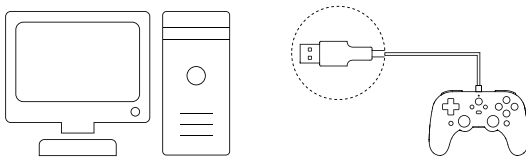

connectivity

Xbox One / Xbox Series X / Xbox Series S

- Connect the controller to your Xbox One and Xbox Series X/S via its USB cable. Status LED is on when the controller is successfully connected

Windows 10

- Connect the controller to your Windows device via its USB cable. Status LED is on when the controller is successfully connected

- Required system: Windows 10 or above

连接

Xbox One / Xbox Series X / Xbox Series S 主机

快速按键映射

- 按住 A、B、X、Y、左肩键、右肩键、左摇杆按键、右摇杆按键任意两个按键, 并按下 [星号键] 即可快速交换按键功能。
  - 按住任意切换过的按键, 再按下 [星号键] 可恢复默认功能。
  - 设置过切换的按键, 按下时配置指示灯会闪烁。
- 交换按键不会保存, 关机重启后恢复默认。

volume control

1

- Press and hold profile + up/down to turn up/down in-game volume