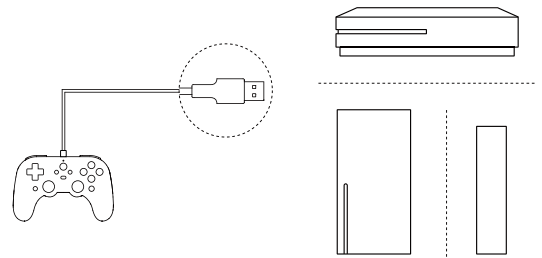

- Connect the controller to your Windows device via its USB cable. Status LED is on when the controller is successfully connected

- Required system: Windows 10 or above

连接

Xbox One / Xbox Series X / Xbox Series S 主机

- 将手柄连接至 Xbox 主机的 USB 端口, 状态指示灯常亮即可使用

Windows 10 设备

- 将手柄连接至 Windows 10 设备的 USB 端口, 状态指示灯常亮即可使用

- 低于 Windows 10 版本的设备不支持

button swap

- press and hold any two of A/B/X/Y/LB/RB/LSB/RSB buttons you would like to swap
  - press the star button to swap them, profile LED blinks to indicate the success of the action
  - press and hold any of the two buttons which have been swapped and press the star button to cancel it
- button mapping goes back to its default mode when controller is turned off
  - please visit support.8bitdo.com for further information and assistance

快速按键映射

- 按住 A、B、X、Y、左肩键、右肩键、左摇杆按键、右摇杆按键任意两个按键, 并按下 [星号键] 即可快速交换按键功能。
  - 按住任意切换过的按键, 再按下 [星号键] 可恢复默认功能。
  - 设置过切换的按键, 按下时配置指示灯会闪烁。
- 交换按键不会保存, 关机重启后恢复默认。

volume control

1

- Press and hold profile + up/down to turn up/down in-game volume