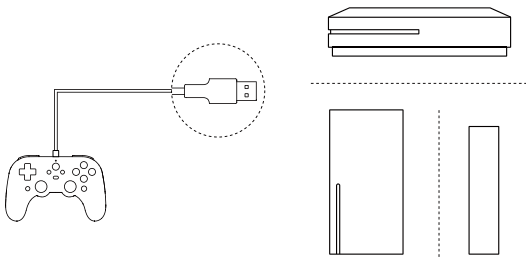

connectivity

Xbox One / Xbox Series X / Xbox Series S

- Connect the controller to your Xbox One and Xbox Series X/S via its USB cable. Status LED is on when the controller is successfully connected

Windows 10

快速按键映射

- 按住 A、B、X、Y、左肩键、右肩键、左摇杆按键、右摇杆按键任意两个按键, 并按下 [星号键] 即可快速交换按键功能。
  - 按住任意切换过的按键, 再按下 [星号键] 可恢复默认功能。
  - 设置过切换的按键, 按下时配置指示灯会闪烁。
- 交换按键不会保存, 关机重启后恢复默认。

volume control

1

- Press and hold profile + up/down to turn up/down in-game volume