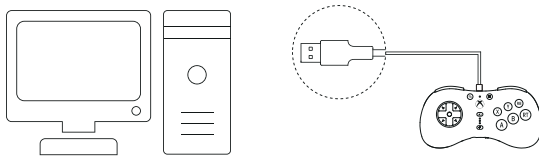

**Xbox Series X|S or Xbox One**

\* The latest firmware version of your Xbox console is required.  
Connect the controller to your Xbox console via its USB cable, and wait till the **status LED** becomes solid to play.

**Xbox Series 系列 / Xbox One 系列主机**

\* 要求 Xbox 主机系统已更新到最新版本。  
将手柄连接到 Xbox 主机的 USB 端口, **状态指示灯** 常亮后即可使用。

**Windows 10 / Windows 11**

\* System requirement : Windows 10(1903) or above.  
Connect the controller to your Windows device via its USB cable, and wait till the **status LED** becomes solid to play.

**Windows 10 / Windows 11**

\* 要求 Windows 设备系统版本为 Windows 10 (1903) 或更高版本。  
将手柄连接到 Windows 主机的 USB 端口, **状态指示灯** 常亮后即可使用。

**Volume Control**

- \* Emits a beep when adjusted to maximum, middle, or minimum value.
- \* Press and hold **profile + up/down** to turn up/down in-game volume.